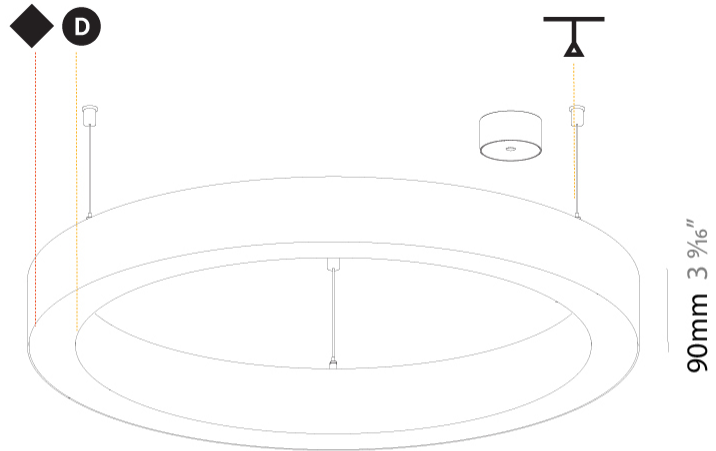

GENERAL

Series: Glorious
 Subseries: Glorious Slim
 Brand: Prolicht
 Division: Architectural
 Mounting Type: Suspension
 Mounting Location: Ceiling
 Subcategory: Ambient

PHYSICAL

Shape: Round
 Diameter (mm): 800
 Diameter (in): 31 1/2
 Height (mm): 90
 Height (in): 3 9/16
 Max. Overall Height (mm): 2090
 Max. Overall Height (in): 82 5/16
 Light Distribution: Direct
 Weight (kg): 6.772
 Weight (lbs): 14.93
 Diffuser: [PMMA - Opal or Micro-Prism](#)
 Fixture Finish: [SSR / BKV / CWI / CRY / HAB / LAG / UFT / ITA / RUA / RUR / MIC / FTG / MYG / TWT / LOD / PUS / FRO / FUP / KIA / POP / BLS / SPG / MEY / GOH / GUM / CHC / COM / ABZ / JAG / OBR / MOS / ROR](#)
 Fixture Material: Aluminum
 Cable Details: 2000mm or 6000mm Transparent Cable

Ø 670mm 26 3/8"

Ø 800mm 31 1/2"

PROJECT	_____
TYPE	_____
SPECIFIER	_____
QUANTITY	_____
DATE	_____

GLORIOUS SLIM RECESSED

A35441-

base number	LED Dimming	Color Temperature	Finishes (Diamond)	Diffuser Options
-------------	----------------	----------------------	-----------------------	---------------------

GENERAL

Series: Glorious
Subseries: Glorious Slim
Brand: Prolight
Division: Architectural
Mounting Type: Recessed
Mounting Location: Ceiling
Subcategory: Ambient

PHYSICAL

Shape: Round
Diameter (mm): 816
Diameter (in): 32 1/8
Height (mm): 81
Height (in): 3 3/16
Min. Recessing Depth (mm): 120
Min. Recessing Depth (in): 4 3/4
Light Distribution: Direct
Weight (kg): 6.755
Weight (lbs): 14.89
Diffuser: PMMA - Opal or Micro-Prism
Fixture Finish: SSR / BKV / CWI / CRY / HAB / LAG / UFT / ITA / RUA / RUR / MIC / FTG / MYG / TWT / LOD / PUS / FRO / FUP / KIA / POP / BLS / SPG / MEY / GOH / GUM / CHC / COM / ABZ / JAG / OBR / MOS / ROR
Fixture Material: Aluminum
Cut-out Measurements: 807mm / 31 3/4" x 663mm / 26 1/8"