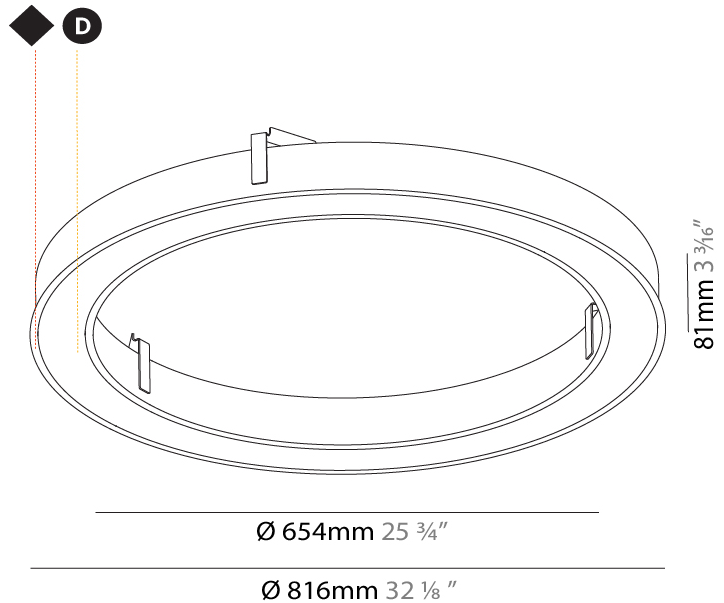

GENERAL

Series: Glorious
Subseries: Glorious Slim
Brand: Prolight
Division: Architectural
Mounting Type: Recessed
Mounting Location: Ceiling
Subcategory: Ambient

PHYSICAL

Shape: Round
Diameter (mm): 816
Diameter (in): 32 1/8
Height (mm): 81
Height (in): 3 3/16
Min. Recessing Depth (mm): 120
Min. Recessing Depth (in): 4 3/4
Light Distribution: Direct
Weight (kg): 6.755
Weight (lbs): 14.89
Diffuser: PMMA - Opal or Micro-Prism
Fixture Finish: SSR / BKV / CWI / CRY / HAB / LAG / UFT / ITA / RUA / RUR / MIC / FTG / MYG / TWT / LOD / PUS / FRO / FUP / KIA / POP / BLS / SPG / MEY / GOH / GUM / CHC / COM / ABZ / JAG / OBR / MOS / ROR
Fixture Material: Aluminum
Cut-out Measurements: 807mm / 31 3/4" x 663mm / 26 1/8"

ELECTRICAL

Lamp Type: LED (Zhaga Standard)
Input Wattage (W): 56
Total Output Wattage (W): 48
Dimming: Tri-Mode (Non-Dimming and Phase Dimming (120Vac only) and 0-10V Dimming)
Driver Included: Yes
Driver Location: Integrated
Driver Type: Constant Current - Universal
Driver Class: Class 2
Input Voltage (V): 120 - 277
Constant Current (MA): 350

LED

Color Temperature (°K): 3000 / 3500 / 4000
Max. Delivered Lumen (lm): 5450 / 5557 / 5670
CRI: >80 CRI
Efficiency (%): 0.884
Lamp Life (hrs): 50000

OPTICAL

RATINGS AND CERTIFICATIONS

Certified By: Certified for North American Standards
IP rating: IP20

807mm x 663mm
31 3/4" x 26 1/8"

120mm
4 3/4"

10 - 30mm
3/8" - 1 3/16"